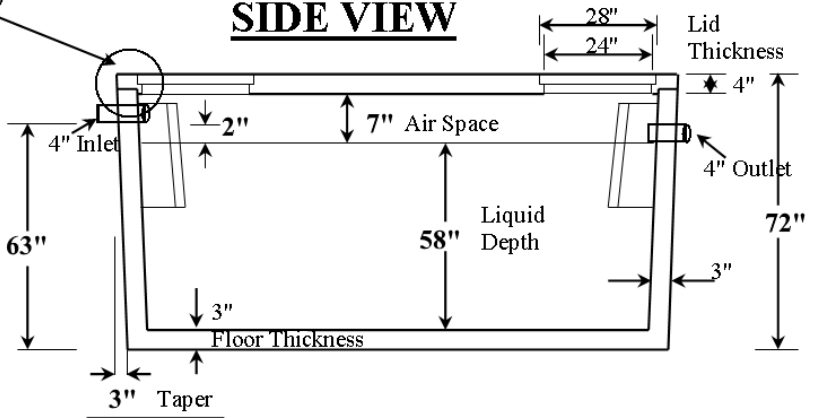

2000 Gallon Septic Tank

ACCURATE PRECAST CONCRETE

200 North 2nd, Yutan, NE 68073

Phone: 402-657-2083 Fax: 402-625-2502

TOP VIEW

Enlarged Detail

SIDE VIEW

Manhole Openings