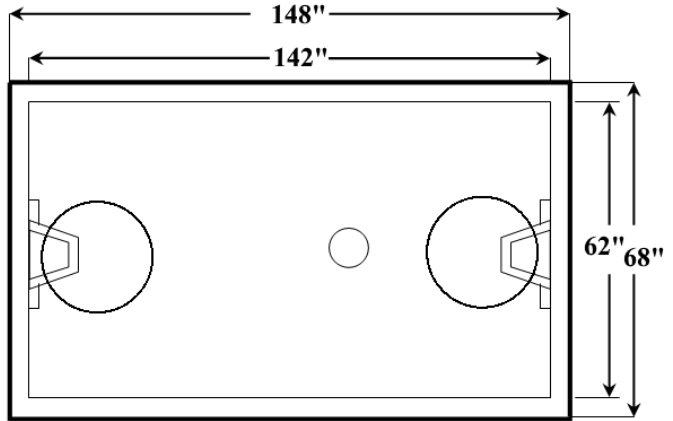

2000 Gallon Septic Tank

ACCURATE PRECAST CONCRETE

200 North 2nd, Yutan, NE 68073

Phone: 402-657-2083 Fax: 402-625-2502

TOP VIEW

Enlarged Detail

SIDE VIEW

Manhole Openings